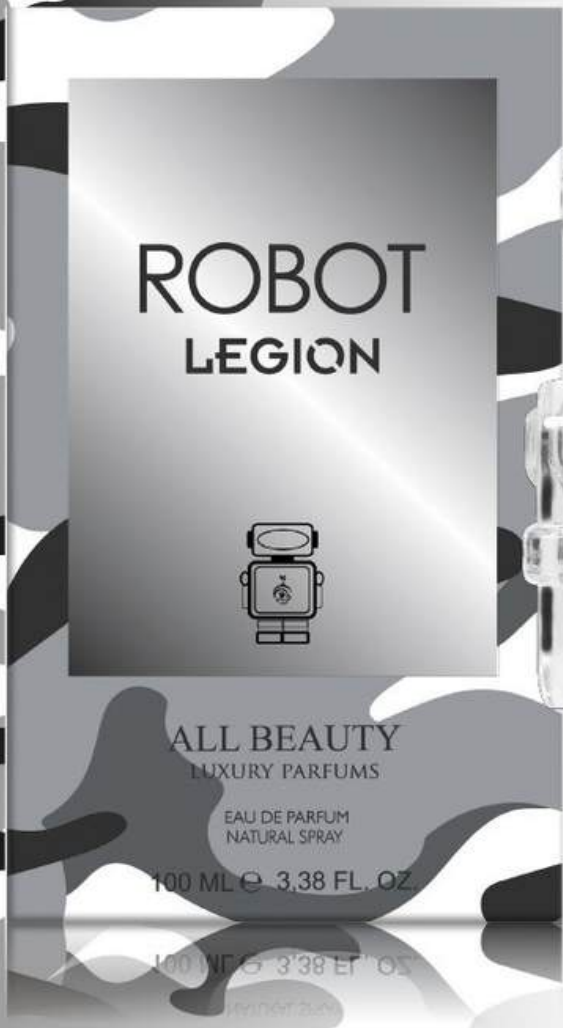

~~\$40.900~~

**\$36.900**

# OSO II

OSO II  
PERFUME PREMIUM 50ML  
FAMILIA OLFATIVA:  
FLORAL & FRUTAL  
COD BF254

~~\$34.900~~  
**\$30.900**